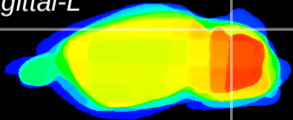

Coronal

Sagittal-R

Sagittal-L

ViBrism: CX09076
Horizontal

Cb lobe