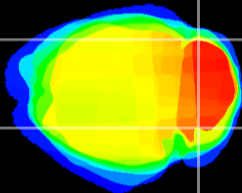

Coronal

Sagittal-R

Sagittal-L

ViBrism: CX09076
Horizontal

Cb lobe