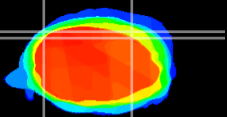

Coronal

Sagittal-R

Sagittal-L

ViBrism: CX09076
Horizontal

Cb lobe