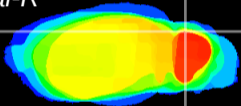

Coronal

Sagittal-R

Sagittal-L

ViBrism: CX09076
Horizontal

Cb lobe