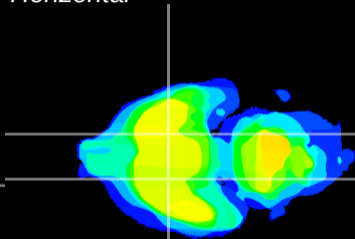

Coronal

Sagittal-R

Sagittal-L

ViBrism: CX09076
Horizontal

S0