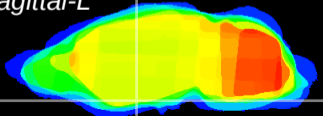

Coronal

Sagittal-R

Sagittal-L

ViBrism: CX09076
Horizontal

S0