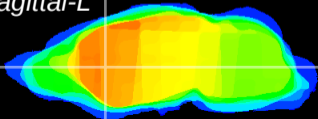

Coronal

Sagittal-R

Sagittal-L

ViBriSM: CX09079
Horizontal

CPU medial