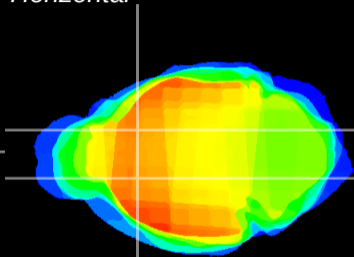

Coronal

Sagittal-R

Sagittal-L

ViBriSM: CX09079
Horizontal

CPU medial