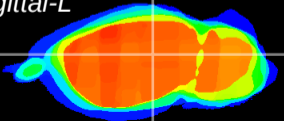

Coronal

Sagittal-R

Sagittal-L

ViBrism: CX09087
Horizontal

LG