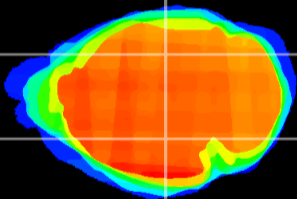

Coronal

Sagittal-R

Sagittal-L

ViBrism: CX09087
Horizontal

LG