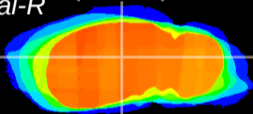

Coronal

Sagittal-R

Sagittal-L

ViBrism: CX09087
Horizontal

LG