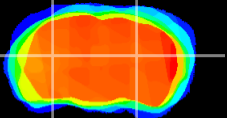

Coronal

Sagittal-R

Sagittal-L

ViBrism: CX09087
Horizontal

LG