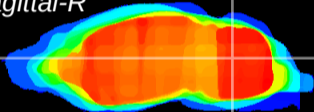

Coronal

Sagittal-R

Sagittal-L

ViBrism: CX09088
Horizontal

Cb nucleus