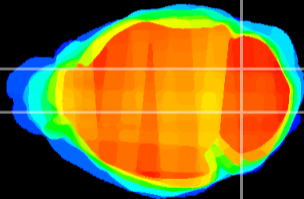

Coronal

Sagittal-R

Sagittal-L

ViBrism: CX09088
Horizontal

Cb nucleus