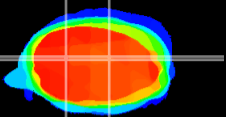

Coronal

Sagittal-R

Sagittal-L

ViBrism: CX09088
Horizontal

Cb nucleus