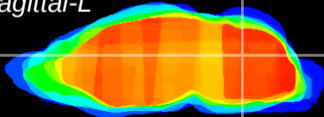

Coronal

Sagittal-R

Sagittal-L

ViBrism: CX09088
Horizontal

Cb nucleus