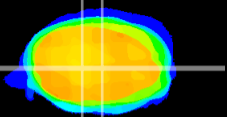

Coronal

Sagittal-R

Sagittal-L

ViBrism: CX09089
Horizontal

MVe