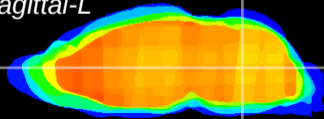

Coronal

Sagittal-R

Sagittal-L

ViBrism: CX09089
Horizontal

MVe