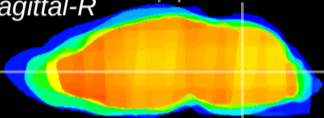

Coronal

Sagittal-R

Sagittal-L

ViBrism: CX09089
Horizontal

MVe