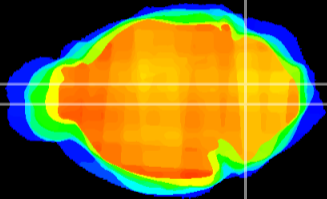

Coronal

Sagittal-R

Sagittal-L

ViBrism: CX09089
Horizontal

MVe