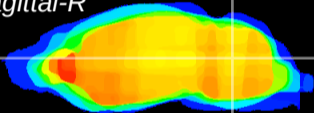

Coronal

Sagittal-R

Sagittal-L

ViBris: CX09090  
Horizontal

Cb nucleus