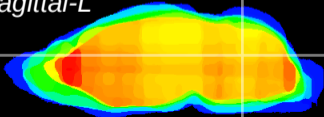

Coronal

Sagittal-R

Sagittal-L

ViBris: CX09090  
Horizontal

Cb nucleus