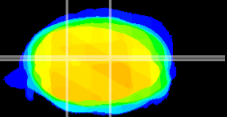

Coronal

Sagittal-R

Sagittal-L

ViBris: CX09090  
Horizontal

Cb nucleus