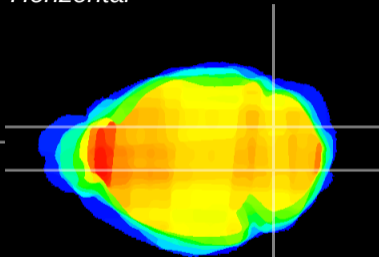

Coronal

Sagittal-R

Sagittal-L

ViBris: CX09090  
Horizontal

Cb nucleus