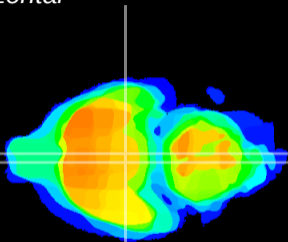

Coronal

Sagittal-R

Sagittal-L

ViBrism: CX09090
Horizontal

VMH