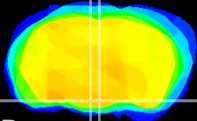

Coronal

Sagittal-R

Sagittal-L

ViBrism: CX09090
Horizontal

VMH