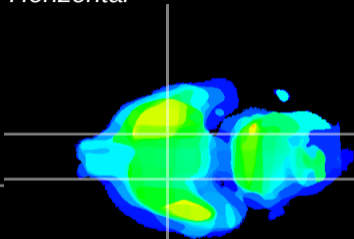

Coronal

Sagittal-R

Sagittal-L

ViBrism: CX09099
Horizontal

S0