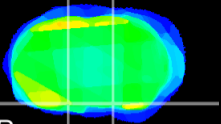

Coronal

Sagittal-R

Sagittal-L

ViBrism: CX09099
Horizontal

S0