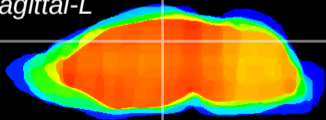

Coronal

Sagittal-R

Sagittal-L

ViBrism: CX09102
Horizontal

DG