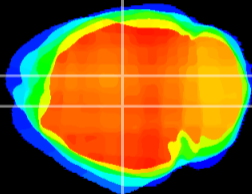

Coronal

Sagittal-R

Sagittal-L

ViBrism: CX09102
Horizontal

DG