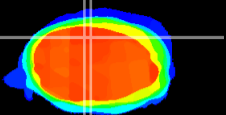

Coronal

Sagittal-R

Sagittal-L

ViBrism: CX09106
Horizontal

Cb vermis