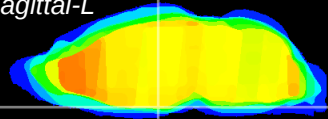

Coronal

Sagittal-R

Sagittal-L

ViBrism: CX09107
Horizontal

Arc