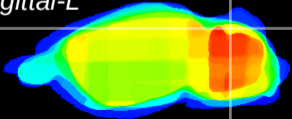

Coronal

Sagittal-R

Sagittal-L

ViBrism: CX09108
Horizontal

Cb lobe