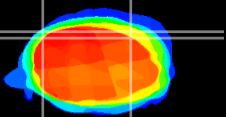

Coronal

Sagittal-R

Sagittal-L

ViBrism: CX09108
Horizontal

Cb lobe