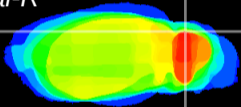

Coronal

Sagittal-R

Sagittal-L

ViBrism: CX09108
Horizontal

Cb lobe