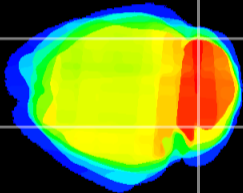

Coronal

Sagittal-R

Sagittal-L

ViBrism: CX09108
Horizontal

Cb lobe