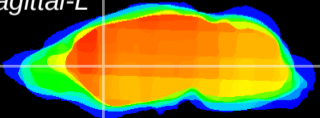

Coronal

Sagittal-R

Sagittal-L

ViBrism: CX09110
Horizontal

CPu medial