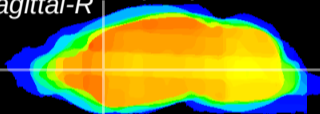

Coronal

Sagittal-R

Sagittal-L

ViBrism: CX09110
Horizontal

CPu medial