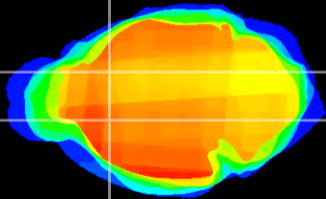

Coronal

Sagittal-R

Sagittal-L

ViBrism: CX09110
Horizontal

CPu medial