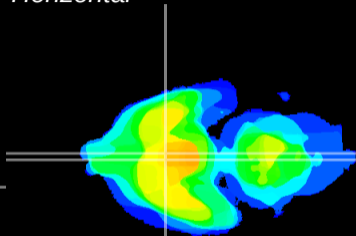

Coronal

Sagittal-R

Sagittal-L

ViBrism: CX09112
Horizontal

SCN