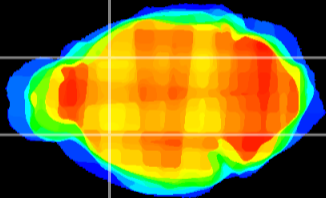

Coronal

Sagittal-R

Sagittal-L

ViBrism: CX09113  
Horizontal

CPU lateral