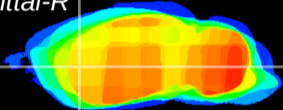

Coronal

Sagittal-R

Sagittal-L

ViBrism: CX09113  
Horizontal

CPU lateral