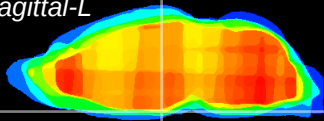

Coronal

Sagittal-R

Sagittal-L

ViBrism: CX09113
Horizontal

ME