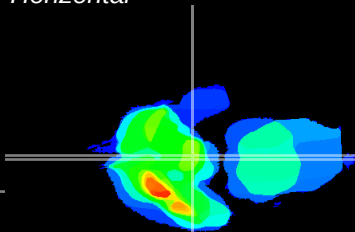

Coronal

Sagittal-R

Sagittal-L

ViBrism: CX09113
Horizontal

ME