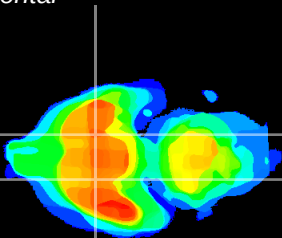

Coronal

Sagittal-R

Sagittal-L

ViBrism: CX09113
Horizontal

S0