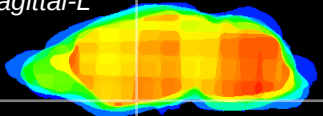

Coronal

Sagittal-R

Sagittal-L

ViBrism: CX09113
Horizontal

S0