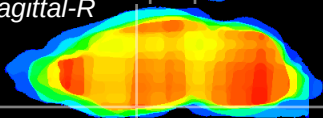

Coronal

Sagittal-R

Sagittal-L

ViBrism: CX09113
Horizontal

S0