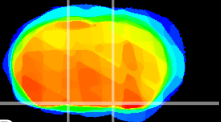

Coronal

Sagittal-R

Sagittal-L

ViBrism: CX09113
Horizontal

S0