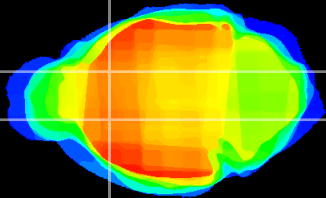

Coronal

Sagittal-R

Sagittal-L

ViBrism: CX09114
Horizontal

CPU medial