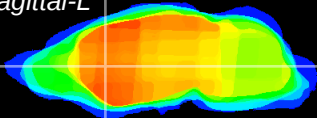

Coronal

Sagittal-R

Sagittal-L

ViBrism: CX09114
Horizontal

CPU medial