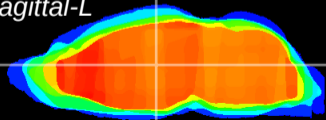

Coronal

Sagittal-R

Sagittal-L

ViBrism: CX09119
Horizontal

MD