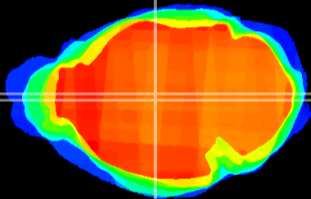

Coronal

Sagittal-R

Sagittal-L

ViBrism: CX09119
Horizontal

MD