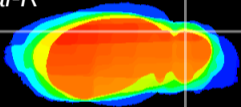

Coronal

Sagittal-R

Sagittal-L

ViBrism: CX09124
Horizontal

Cb lobe