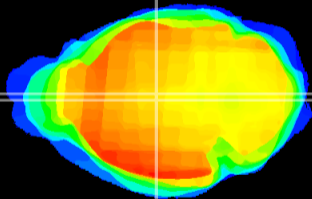

Coronal

Sagittal-R

Sagittal-L

ViBrism: CX09125
Horizontal

MD