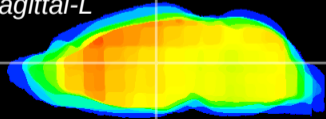

Coronal

Sagittal-R

Sagittal-L

ViBrism: CX09125
Horizontal

MD