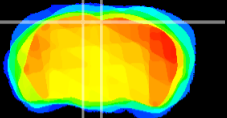

Coronal

Sagittal-R

Sagittal-L

ViBrism: CX09125
Horizontal

RS