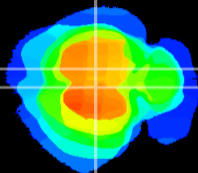

Coronal

Sagittal-R

Sagittal-L

ViBrism: CX09125
Horizontal

RS