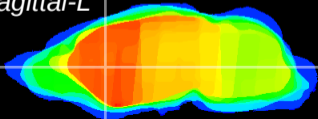

Coronal

Sagittal-R

Sagittal-L

ViBris: CX09126  
Horizontal

CPU medial