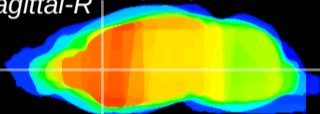

Coronal

Sagittal-R

Sagittal-L

ViBris: CX09126  
Horizontal

CPU medial