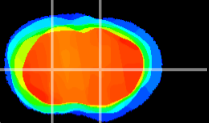

Coronal

Sagittal-R

Sagittal-L

ViBris: CX09126  
Horizontal

CPU medial