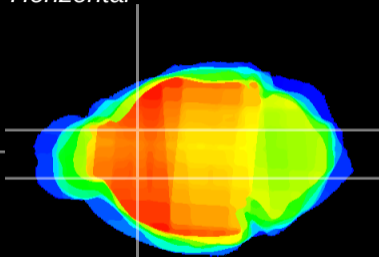

Coronal

Sagittal-R

Sagittal-L

ViBris: CX09126  
Horizontal

CPU medial