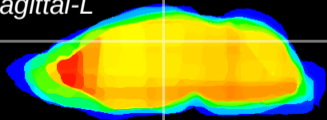

Coronal

Sagittal-R

Sagittal-L

ViBrism: CX09127
Horizontal

DG