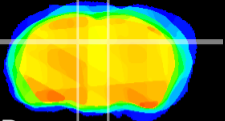

Coronal

Sagittal-R

Sagittal-L

ViBrism: CX09127
Horizontal

DG