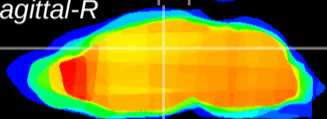

Coronal

Sagittal-R

Sagittal-L

ViBrism: CX09127
Horizontal

DG