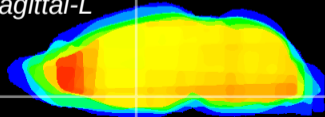

Coronal

Sagittal-R

Sagittal-L

ViBrism: CX09127
Horizontal

SPa dorsal