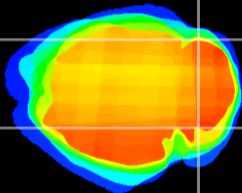

Coronal

Sagittal-R

Sagittal-L

ViBrism: CX09128
Horizontal

Cb lobe