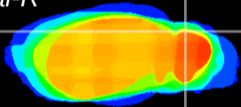

Coronal

Sagittal-R

Sagittal-L

ViBrism: CX09128
Horizontal

Cb lobe