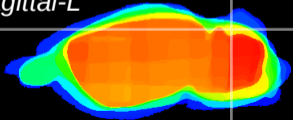

Coronal

Sagittal-R

Sagittal-L

ViBrism: CX09128
Horizontal

Cb lobe