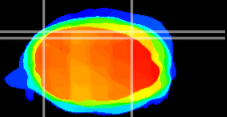

Coronal

Sagittal-R

Sagittal-L

ViBrism: CX09128
Horizontal

Cb lobe