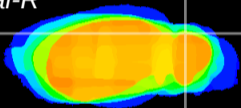

Coronal

Sagittal-R

Sagittal-L

ViBrism: CX09129
Horizontal

Cb lobe