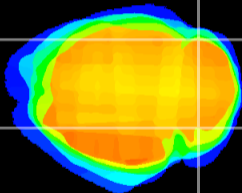

Coronal

Sagittal-R

Sagittal-L

ViBrism: CX09129
Horizontal

Cb lobe