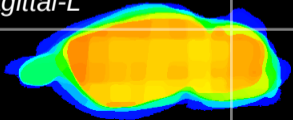

Coronal

Sagittal-R

Sagittal-L

ViBrism: CX09129
Horizontal

Cb lobe