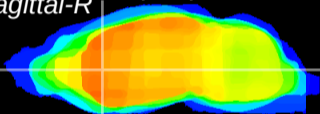

Coronal

Sagittal-R

Sagittal-L

ViBris: CX09130
Horizontal

CPU medial