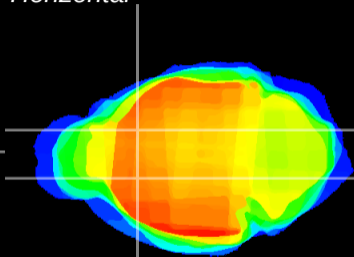

Coronal

Sagittal-R

Sagittal-L

ViBris: CX09130
Horizontal

CPU medial