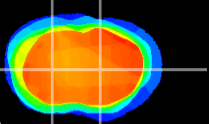

Coronal

Sagittal-R

Sagittal-L

ViBris: CX09130
Horizontal

CPU medial