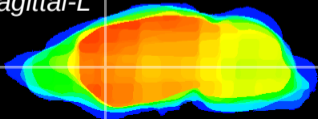

Coronal

Sagittal-R

Sagittal-L

ViBris: CX09130
Horizontal

CPU medial