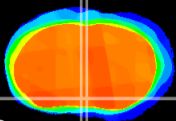

Coronal

Sagittal-R

Sagittal-L

ViBrism: CX09131
Horizontal

MPA