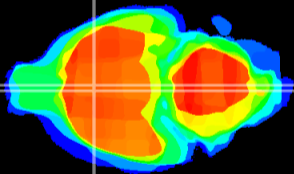

Coronal

Sagittal-R

Sagittal-L

ViBrism: CX09131
Horizontal

MPA