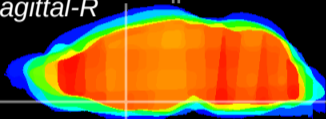

Coronal

Sagittal-R

Sagittal-L

ViBrism: CX09131
Horizontal

MPA