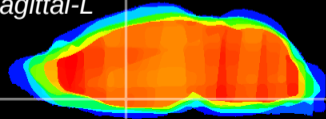

Coronal

Sagittal-R

Sagittal-L

ViBrism: CX09131
Horizontal

MPA