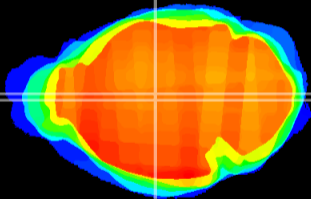

Coronal

Sagittal-R

Sagittal-L

ViBrism: CX09139
Horizontal

MD