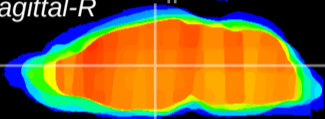

Coronal

Sagittal-R

Sagittal-L

ViBrism: CX09139
Horizontal

MD