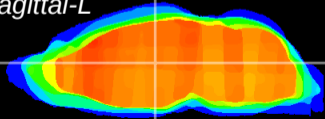

Coronal

Sagittal-R

Sagittal-L

ViBrism: CX09139
Horizontal

MD