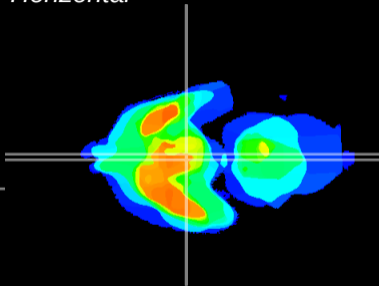

Coronal

Sagittal-R

Sagittal-L

ViBrism: CX09140
Horizontal

Arc