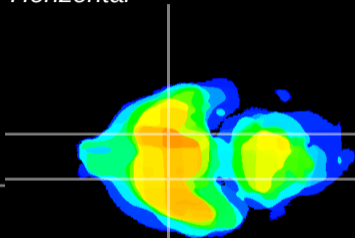

Coronal

Sagittal-R

Sagittal-L

ViBrism: CX09141
Horizontal

S0