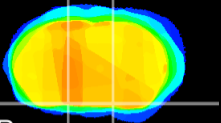

Coronal

Sagittal-R

Sagittal-L

ViBrism: CX09141
Horizontal

S0