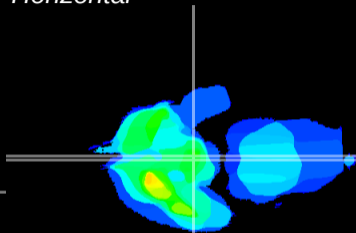

Coronal

Sagittal-R

Sagittal-L

ViBrism: CX09144
Horizontal

ME