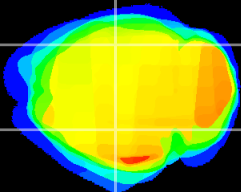

Coronal

Sagittal-R

Sagittal-L

ViBrism: CX09145
Horizontal

CA2/CA3