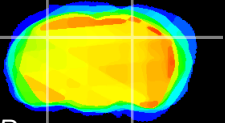

Coronal

Sagittal-R

Sagittal-L

ViBrism: CX09145
Horizontal

CA2/CA3