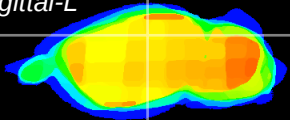

Coronal

Sagittal-R

Sagittal-L

ViBrism: CX09145
Horizontal

CA2/CA3