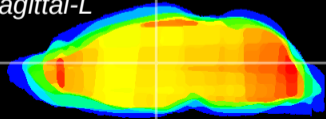

Coronal

Sagittal-R

Sagittal-L

ViBrism: CX09145
Horizontal

MD