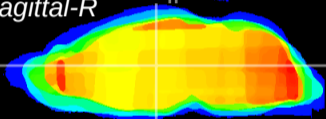

Coronal

Sagittal-R

Sagittal-L

ViBrism: CX09145
Horizontal

MD