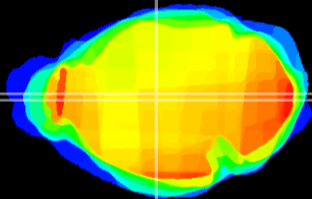

Coronal

Sagittal-R

Sagittal-L

ViBrism: CX09145
Horizontal

MD