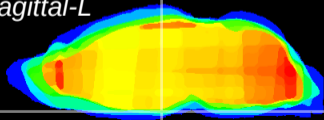

Coronal

Sagittal-R

Sagittal-L

ViBrism: CX09145
Horizontal

ME