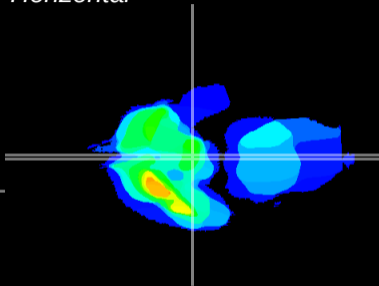

Coronal

Sagittal-R

Sagittal-L

ViBrism: CX09145
Horizontal

ME