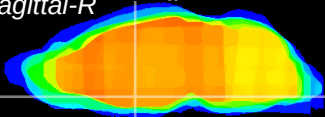

Coronal

Sagittal-R

Sagittal-L

ViBrism: CX09147
Horizontal

SPa dorsal