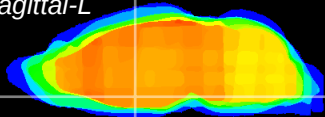

Coronal

Sagittal-R

Sagittal-L

ViBrism: CX09147
Horizontal

SPa dorsal