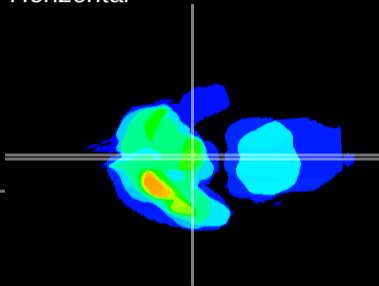

Coronal

Sagittal-R

Sagittal-L

ViBrism: CX09148
Horizontal

ME