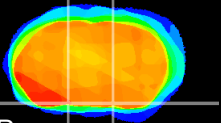

Coronal

Sagittal-R

Sagittal-L

ViBrism: CX09154
Horizontal

S0