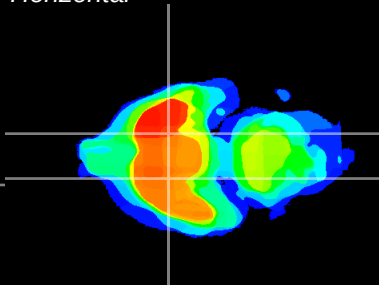

Coronal

Sagittal-R

Sagittal-L

ViBrism: CX09154
Horizontal

S0