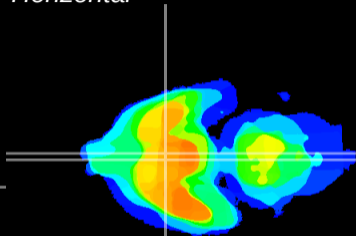

Coronal

Sagittal-R

Sagittal-L

ViBriSM: CX09155
Horizontal

SCN