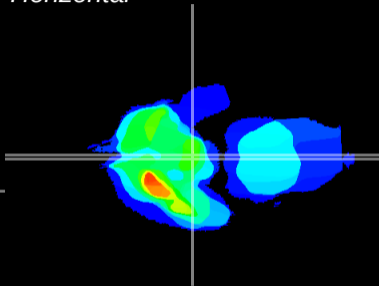

Coronal

Sagittal-R

Sagittal-L

ViBrism: CX09156
Horizontal

ME