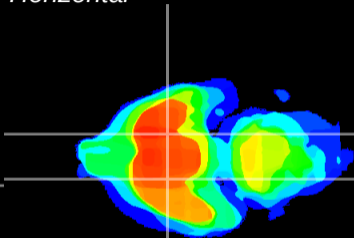

Coronal

Sagittal-R

Sagittal-L

ViBrism: CX09156
Horizontal

S0