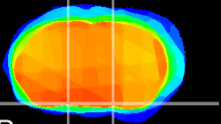

Coronal

Sagittal-R

Sagittal-L

ViBrism: CX09156
Horizontal

S0