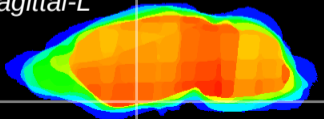

Coronal

Sagittal-R

Sagittal-L

ViBrism: CX09156
Horizontal

S0