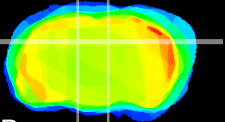

Coronal

Sagittal-R

Sagittal-L

ViBrism: CX09157
Horizontal

DG