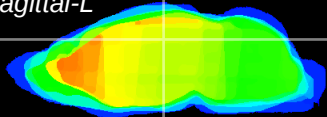

Coronal

Sagittal-R

Sagittal-L

ViBrism: CX09157
Horizontal

DG