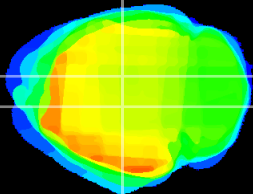

Coronal

Sagittal-R

Sagittal-L

ViBrism: CX09157
Horizontal

DG