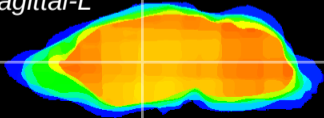

Coronal

Sagittal-R

Sagittal-L

ViBrism: CX09159
Horizontal

VA/VL