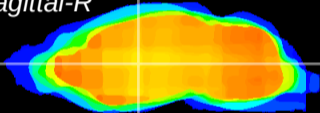

Coronal

Sagittal-R

Sagittal-L

ViBrism: CX09159
Horizontal

VA/VL