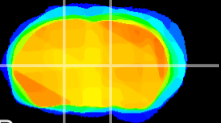

Coronal

Sagittal-R

Sagittal-L

ViBrism: CX09159
Horizontal

VA/VL