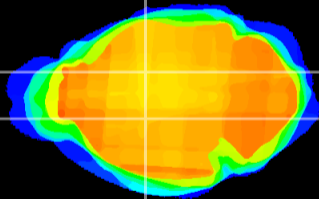

Coronal

Sagittal-R

Sagittal-L

ViBrism: CX09159
Horizontal

VA/VL