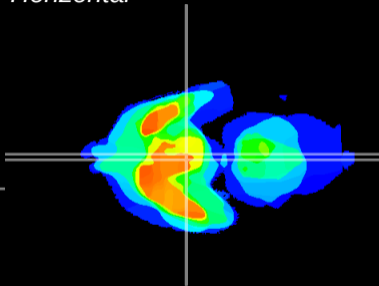

Coronal

Sagittal-R

Sagittal-L

ViBrism: CX09161
Horizontal

Arc