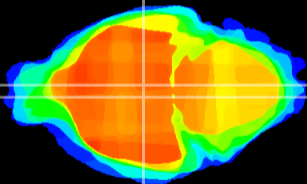

Coronal

Sagittal-R

Sagittal-L

ViBrism: CX09161
Horizontal

DM