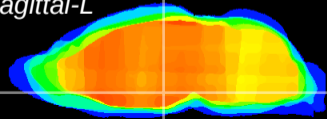

Coronal

Sagittal-R

Sagittal-L

ViBrism: CX09161
Horizontal

DM