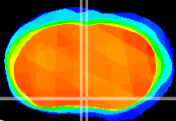

Coronal

Sagittal-R

Sagittal-L

ViBrism: CX09161
Horizontal

MPA