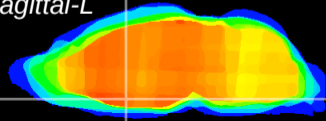

Coronal

Sagittal-R

Sagittal-L

ViBrism: CX09161
Horizontal

MPA