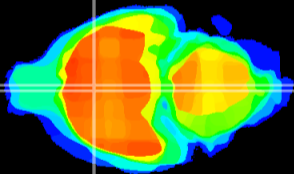

Coronal

Sagittal-R

Sagittal-L

ViBrism: CX09161
Horizontal

MPA