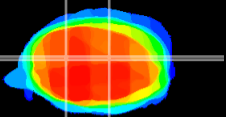

Coronal

Sagittal-R

Sagittal-L

ViBrism: CX09163
Horizontal

Cb nucleus