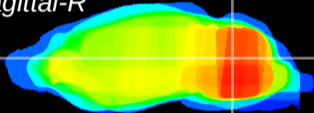

Coronal

Sagittal-R

Sagittal-L

ViBrism: CX09163
Horizontal

Cb nucleus