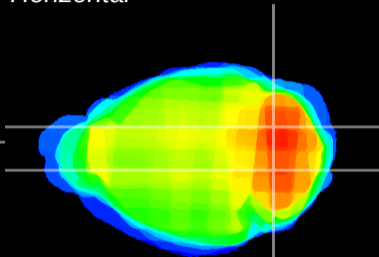

Coronal

Sagittal-R

Sagittal-L

ViBrism: CX09163
Horizontal

Cb nucleus