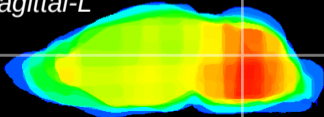

Coronal

Sagittal-R

Sagittal-L

ViBrism: CX09163
Horizontal

Cb nucleus