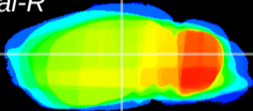

Coronal

Sagittal-R

Sagittal-L

ViBrism: CX09163
Horizontal

LG