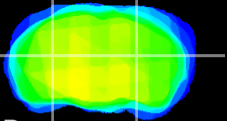

Coronal

Sagittal-R

Sagittal-L

ViBrism: CX09163
Horizontal

LG