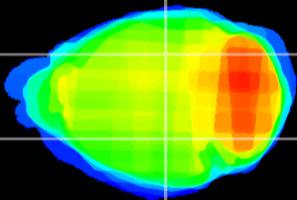

Coronal

Sagittal-R

Sagittal-L

ViBrism: CX09163
Horizontal

LG