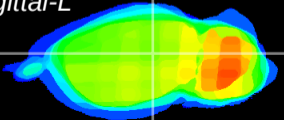

Coronal

Sagittal-R

Sagittal-L

ViBrism: CX09163
Horizontal

LG